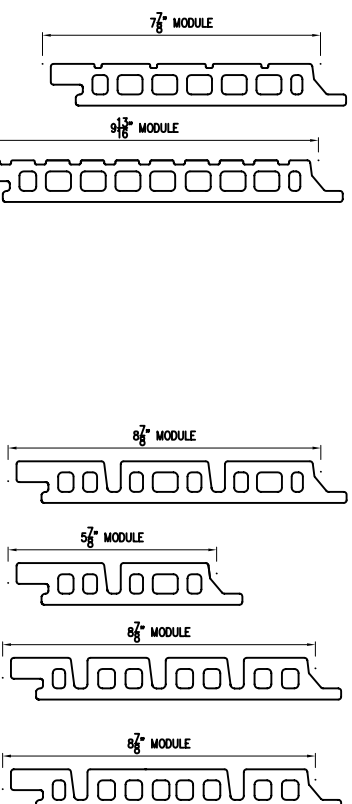

TERRACOTTA LINEO / TERZO TILE SIZES

LINEO 4 & LINEO 9 TILES
TERZO & LINEO TILES
TAMPA IS AVAILABLE IN ALL TILE SIZES
STANDARD TILE COLOURS
REDS = SAHARA PASTEL
TUSCAN RED
NATURAL RED
GREYS = LIGHT GREY
VOLCANO GREY
IRON GREY
PLATINUM GREY
CREAMS = SAHARA
PEARL WHITE
APRICOT BEIGE
SAND
GLACIER BLUE

ALL ELEVATIONS ARE VIEWED FROM OUTSIDE UNLESS OTHERWISE STATED.

CONTRACT NUMBER: _____

DO NOT SCALE !!!

Copyright Telling Architectural Ltd

SPECIFICATION

TILE SYSTEM:

MODULE SIZE:

COLOUR:

DRAWING STATUS

REV	DATE	COMMENTS
C	10-01-08	TAMPA TILES ADDED
B	20-11-07	HALF D.P. ADDED
A	19-11-07	COMPONENTS UPDATED

CONTRACT:

Telling Architectural Ltd.
Frimrose Avenue
Fordingham
Wiltshire
W10 8AN
Tel : 01902 789777
Fax : 01902 398777

DRAWING TITLE :

ARGETON SYSTEM COMPONENTS USA

SCALE A1	SCALE A2	SCALE A3
DRAWN JMC	DRAWING No.	REV
DATE 26.02.04	COMP-001	C