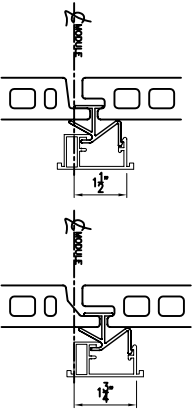

HORIZONTAL RAIL SYSTEM

HORIZONTAL RAIL 55/25 SUPPLIED IN 6METRE LENGTHS AS STANDARD

CLAMPS ARE SUPPLIED IN FOUR STANDARD PPC COLOURS
 RAL 9004 = TERRACOTTA
 RAL 7005 = GREY
 RAL 1015 = SAHARA
 RAL 1013 = PEARL WHITE

TILE RESTRAINING CLAMPS

CLIPS ARE SUPPLIED IN FOUR STANDARD PPC COLOURS
 RAL 9004 = TERRACOTTA
 RAL 7005 = GREY
 RAL 1015 = SAHARA
 RAL 1013 = PEARL WHITE

EXTRUDED ALUMINIUM CORNER PROFILES

CLIPS ARE SUPPLIED IN FOUR STANDARD PPC COLOURS IN 10 METRE LENGTHS. OTHER COLOURS CAN BE PRODUCED UPON REQUEST
 RAL 9004 = TERRACOTTA
 RAL 7005 = GREY
 RAL 1015 = SAHARA
 RAL 1013 = PEARL WHITE