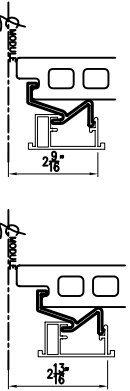

HORIZONTAL RAIL SYSTEM

HORIZONTAL RAIL 55/25 SUPPLIED IN 6METRE LENGTHS AS STANDARD

CLAMPS ARE SUPPLIED IN FOUR STANDARD PPC COLOURS
 RAL 9004 = TERRACOTTA
 RAL 7005 = GREY
 RAL 1015 = SAHARA
 RAL 1013 = PEARL WHITE

TILE RESTRAINING CLAMPS

CLIPS ARE SUPPLIED IN FOUR STANDARD PPC COLOURS
 RAL 9004 = TERRACOTTA
 RAL 7005 = GREY
 RAL 1015 = SAHARA
 RAL 1013 = PEARL WHITE

EXTRUDED ALUMINIUM CORNER PROFILES

CLIPS ARE SUPPLIED IN FOUR STANDARD PPC COLOURS IN 10 METRE LENGTHS. OTHER COLOURS CAN BE PRODUCED UPON REQUEST
 RAL 9004 = TERRACOTTA
 RAL 7005 = GREY
 RAL 1015 = SAHARA
 RAL 1013 = PEARL WHITE

SUBSTRUCTURE FIXING RESTRAINT METHODS

ALUMINIUM HELPING HAND BRACKET USED IN CONJUNCTION WITH VERTICAL 'T' SECTIONS.
 BRACKET PROTECTION FROM 1 1/8" - 6/8" STANDARD IN 1/8" INCREMENTS
 BRACKETS CAN BE SINGLE 3/8", DOUBLE 6/8" OR TRIPLE 9/8"