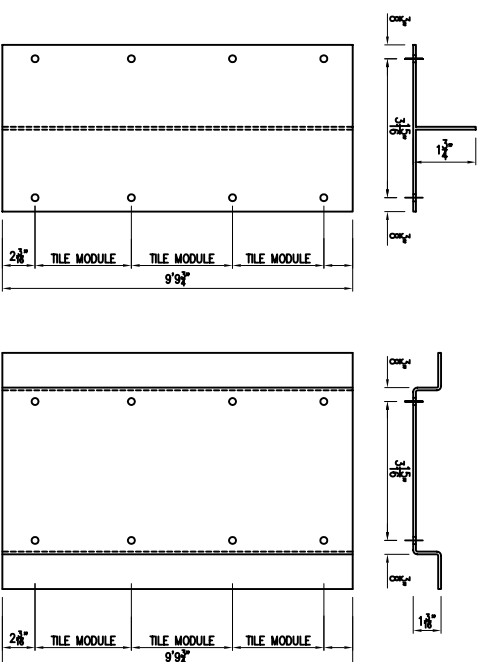

TILE RESTRAINING CLIPS

CLIPS ARE SUPPLIED IN FOUR STANDARD PPC COLOURS
 RAL 9004 = TERRACOTTA
 RAL 7005 = GREY
 RAL 1015 = SAHARA
 RAL 1013 = PEARL WHITE

TERRACOTTA TAMPA TILE SIZES

TAMPA TILES
 TAMPA IS AVAILABLE IN ALL TILE SIZES BUT CLASSICO IS NOT AVAILABLE IN 1 1/8" OR 1 3/4" MODULES. IF CLASSICO TILES ARE SPECIALLY REQUIRED ON OTHER SIZES THIS SHOULD BE CLEARLY STATED ON THE ORDER
 STANDARD TILE COLOURS
 REDS = SAHARA PASTEL
 TUSCAN RED
 NATURAL RED
 GREYS = LIGHT GREY
 VOLCANO GREY
 IRON GREY
 PLATINUM GREY
 CREAMS = SAHARA
 PEARL WHITE
 APRICOT BEIGE
 SAND
 GLACIER BLUE

VERTICAL ALUMINIUM SUBSTRUCTURE (PRE PUNCHED)

HOLE ARE PRE PUNCHED INTO TOPHAT / T SECTIONS

ALUMINIUM DRAINAGE / SPRING PROFILES

DRAINAGE PROFILE TO SUIT EITHER 3/4" OR 1" TILE JOINTS
 DRAINAGE / SPRING PROFILES ARE SUPPLIED IN FOUR STANDARD PPC COLOURS IN 10' LENGTHS
 RAL 9004 = TERRACOTTA
 RAL 7005 = GREY
 RAL 1015 = SAHARA
 RAL 1013 = PEARL WHITE