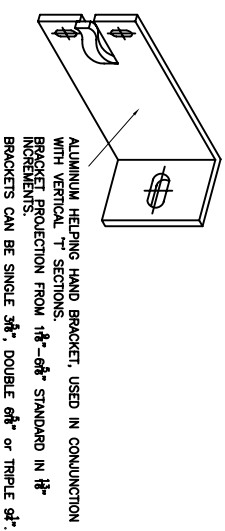

SUBSTRUCTURE FIXING RESTRAINT METHODS

ALUMINIUM HELPING HAND BRACKET USED IN CONJUNCTION WITH VERTICAL 'T' SECTIONS.
BRACKET PROTECTION FROM 1 1/8" - 6/8" STANDARD IN 1/8" INCREMENTS
BRACKETS CAN BE SINGLE 3/8", DOUBLE 6/8" OR TRIPLE 9/8"