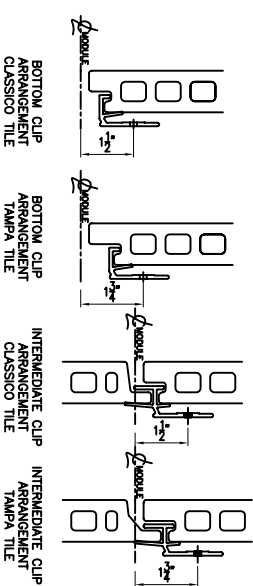

HORIZONTAL RAIL SYSTEM

HORIZONTAL RAIL 55/25 SUPPLIED IN 6METRE LENGTHS AS STANDARD

CLAMPS ARE SUPPLIED IN FOUR STANDARD PPC COLOURS
 RAL 9004 = TERRACOTTA
 RAL 7005 = GREY
 RAL 1015 = SAHARA
 RAL 1013 = PEARL WHITE

TILE RESTRAINING CLAMPS

CLIPS ARE SUPPLIED IN FOUR STANDARD PPC COLOURS
 RAL 9004 = TERRACOTTA
 RAL 7005 = GREY
 RAL 1015 = SAHARA
 RAL 1013 = PEARL WHITE

EXTRUDED ALUMINIUM CORNER PROFILES

CLIPS ARE SUPPLIED IN FOUR STANDARD PPC COLOURS IN 10 METRE LENGTHS. OTHER COLOURS CAN BE PRODUCED UPON REQUEST
 RAL 9004 = TERRACOTTA
 RAL 7005 = GREY
 RAL 1015 = SAHARA
 RAL 1013 = PEARL WHITE

TILE RESTRAINING CLIPS

CLIPS ARE SUPPLIED IN FOUR STANDARD PPC COLOURS
 RAL 9004 = TERRACOTTA
 RAL 7005 = GREY
 RAL 1015 = SAHARA
 RAL 1013 = PEARL WHITE

TERRACOTTA TAMPA TILE SIZES

TAMPA TILES
 TAMPA IS AVAILABLE IN ALL TILE SIZES BUT CLASSICO IS NOT AVAILABLE IN 1 1/8" OR 1 3/4" MODULES. IF CLASSICO TILES ARE SPECIALLY REQUIRED ON OTHER SIZES THIS SHOULD BE CLEARLY STATED ON THE ORDER
 STANDARD TILE COLOURS
 REDS = SAHARA PASTEL
 TUSCAN RED
 NATURAL RED
 GREYS = LIGHT GREY
 VOLCANO GREY
 IRON GREY
 PLATINUM GREY
 CREAMS = SAHARA
 PEARL WHITE
 APRICOT BEIGE
 SAND
 GLACIER BLUE