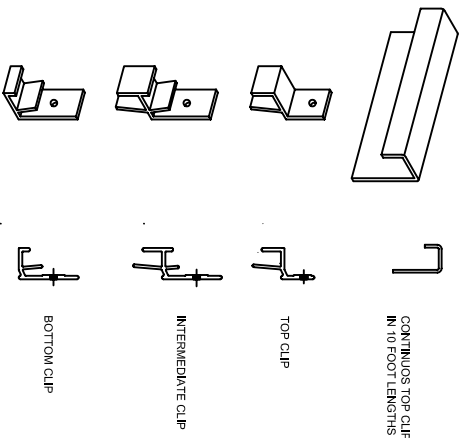

HORIZONTAL RAIL SYSTEM

HORIZONTAL RAIL 55/25 SUPPLIED IN 6METRE LENGTHS AS STANDARD

CLAMPS ARE SUPPLIED IN FOUR STANDARD PPC COLOURS
 RAL 9004 = TERRACOTTA
 RAL 7005 = GREY
 RAL 1015 = SAHARA
 RAL 1013 = PEARL WHITE

TILE RESTRAINING CLAMPS

CLIPS ARE SUPPLIED IN FOUR STANDARD PPC COLOURS
 RAL 9004 = TERRACOTTA
 RAL 7005 = GREY
 RAL 1015 = SAHARA
 RAL 1013 = PEARL WHITE

EXTRUDED ALUMINIUM CORNER PROFILES

CLIPS ARE SUPPLIED IN FOUR STANDARD PPC COLOURS IN 10 METRE LENGTHS. OTHER COLOURS CAN BE PRODUCED UPON REQUEST
 RAL 9004 = TERRACOTTA
 RAL 7005 = GREY
 RAL 1015 = SAHARA
 RAL 1013 = PEARL WHITE

TILE RESTRAINING CLIPS

CLIPS ARE SUPPLIED IN FOUR STANDARD PPC COLOURS
 RAL 9004 = TERRACOTTA
 RAL 7005 = GREY
 RAL 1015 = SAHARA
 RAL 1013 = PEARL WHITE

TERRACOTTA TAMPA TILE SIZES

TAMPA TILES
 TAMPA IS AVAILABLE IN ALL TILE SIZES BUT CLASSICO IS NOT AVAILABLE IN 1 1/8" OR 1 3/4" MODULES. IF CLASSICO TILES ARE SPECIALLY REQUIRED ON OTHER SIZES THIS SHOULD BE CLEARLY STATED ON THE ORDER
 STANDARD TILE COLOURS
 REDS = SAHARA PASTEL
 TUSCAN RED
 NATURAL RED
 GREYS = LIGHT GREY
 VOLCANO GREY
 IRON GREY
 PLATINUM GREY
 CREAMS = SAHARA
 PEARL WHITE
 APRICOT BEIGE
 SAND
 GLACIER BLUE

SUBSTRUCTURE FIXING RESTRAINT METHODS

ALUMINIUM HELPING HAND BRACKET USED IN CONJUNCTION WITH VERTICAL 'T' SECTIONS.
 BRACKET PROTECTION FROM 1 1/8" - 6/8" STANDARD IN 1/8" INCREMENTS
 BRACKETS CAN BE SINGLE 3/8", DOUBLE 6/8" OR TRIPLE 9/8"