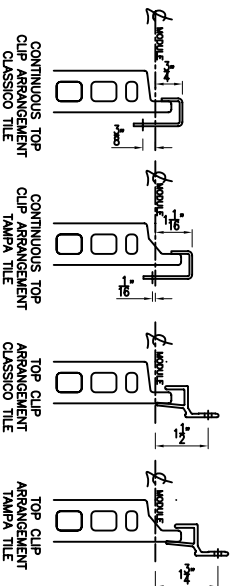

TILE RESTRAINING CLIPS

CLIPS ARE SUPPLIED IN FOUR STANDARD PPC COLOURS
RAL 9004 = TERRACOTTA
RAL 7005 = GREY
RAL 1015 = SAHARA
RAL 1013 = PEARL WHITE