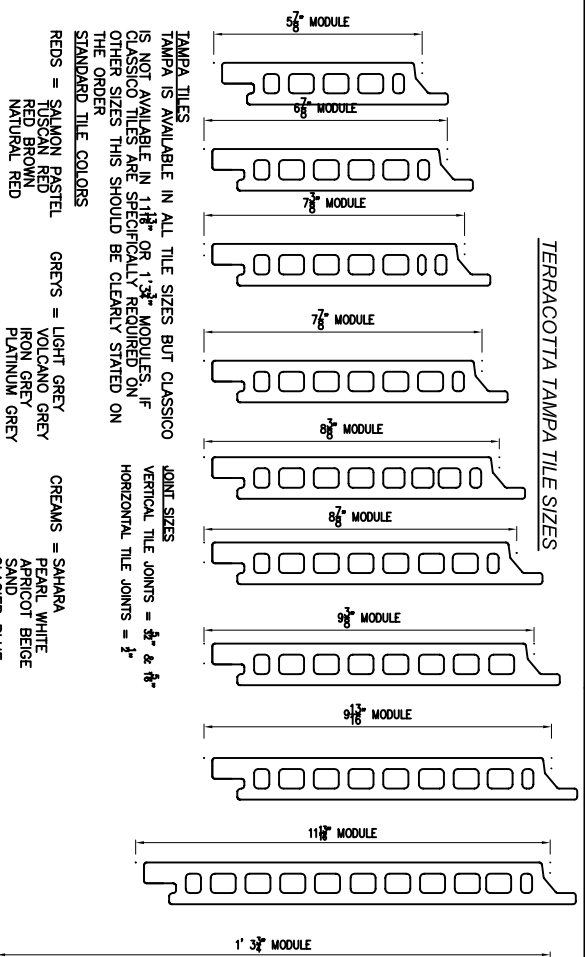

HORIZONTAL RAIL SYSTEM

HORIZONTAL RAIL 55/25 SUPPLIED IN 6METRE LENGTHS AS STANDARD

CLAMPS ARE SUPPLIED IN FOUR STANDARD PPC COLOURS
 RAL 9004 = TERRACOTTA
 RAL 7005 = GREY
 RAL 1015 = SAHARA
 RAL 1013 = PEARL WHITE

TILE RESTRAINING CLAMPS

CLIPS ARE SUPPLIED IN FOUR STANDARD PPC COLOURS
 RAL 9004 = TERRACOTTA
 RAL 7005 = GREY
 RAL 1015 = SAHARA
 RAL 1013 = PEARL WHITE

EXTRUDED ALUMINIUM CORNER PROFILES

CLIPS ARE SUPPLIED IN FOUR STANDARD PPC COLOURS IN 10 METRE LENGTHS. OTHER COLOURS CAN BE PRODUCED UPON REQUEST
 RAL 9004 = TERRACOTTA
 RAL 7005 = GREY
 RAL 1015 = SAHARA
 RAL 1013 = PEARL WHITE

TILE RESTRAINING CLIPS

CLIPS ARE SUPPLIED IN FOUR STANDARD PPC COLOURS
 RAL 9004 = TERRACOTTA
 RAL 7005 = GREY
 RAL 1015 = SAHARA
 RAL 1013 = PEARL WHITE

TERRACOTTA TAMPA TILE SIZES

TAMPA TILES
 TAMPA IS AVAILABLE IN ALL TILE SIZES BUT CLASSICO IS NOT AVAILABLE IN 1 1/8" OR 1 3/4" MODULES. IF CLASSICO TILES ARE SPECIALLY REQUIRED ON OTHER SIZES THIS SHOULD BE CLEARLY STATED ON THE ORDER
 STANDARD TILE COLOURS
 REDS = SAHARA PASTEL
 TUSCAN RED
 NATURAL RED
 GREYS = LIGHT GREY
 VOLCANO GREY
 IRON GREY
 PLATINUM GREY
 CREAMS = SAHARA
 PEARL WHITE
 APRICOT BEIGE
 SAND
 GLACIER BLUE

VERTICAL ALUMINIUM SUBSTRUCTURE (PRE PUNCHED)

HOLE ARE PRE PUNCHED INTO TOPHAT / T SECTIONS

ALUMINIUM DRAINAGE / SPRING PROFILES

DRAINAGE PROFILE TO SUIT EITHER 3/4" OR 1" TILE JOINTS
 DRAINAGE / SPRING PROFILES ARE SUPPLIED IN FOUR STANDARD PPC COLOURS IN 10' LENGTHS
 RAL 9004 = TERRACOTTA
 RAL 7005 = GREY
 RAL 1015 = SAHARA
 RAL 1013 = PEARL WHITE