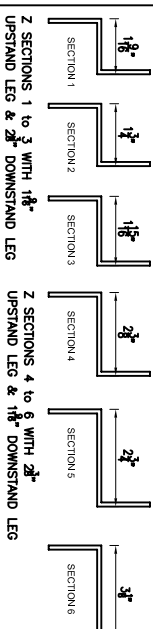

HORIZONTAL RAIL SYSTEM

HORIZONTAL RAIL 55/25 SUPPLIED IN 6METRE LENGTHS AS STANDARD

CLAMPS ARE SUPPLIED IN FOUR STANDARD PPC COLOURS
 RAL 9004 = TERRACOTTA
 RAL 7005 = GREY
 RAL 1015 = SAHARA
 RAL 1013 = PEARL WHITE

TILE RESTRAINING CLAMPS

CLIPS ARE SUPPLIED IN FOUR STANDARD PPC COLOURS
 RAL 9004 = TERRACOTTA
 RAL 7005 = GREY
 RAL 1015 = SAHARA
 RAL 1013 = PEARL WHITE

EXTRUDED ALUMINIUM CORNER PROFILES

CLIPS ARE SUPPLIED IN FOUR STANDARD PPC COLOURS IN 10 METRE LENGTHS. OTHER COLOURS CAN BE PRODUCED UPON REQUEST
 RAL 9004 = TERRACOTTA
 RAL 7005 = GREY
 RAL 1015 = SAHARA
 RAL 1013 = PEARL WHITE

VERTICAL ALUMINIUM SUBSTRUCTURE (PRE PUNCHED)

HOLE ARE PRE PUNCHED INTO TOPHAT / T SECTIONS

ALUMINIUM DRAINAGE / SPRING PROFILES

DRAINAGE PROFILE TO SUIT EITHER 3/4" OR 1" TILE JOINTS
 DRAINAGE / SPRING PROFILES ARE SUPPLIED IN FOUR STANDARD PPC COLOURS IN 10' LENGTHS
 RAL 9004 = TERRACOTTA
 RAL 7005 = GREY
 RAL 1015 = SAHARA
 RAL 1013 = PEARL WHITE

SUBSTRUCTURE FIXING RESTRAINT METHODS

ALUMINIUM HELPING HAND BRACKET USED IN CONJUNCTION WITH VERTICAL 'T' SECTIONS.
 BRACKET PROTECTION FROM 1 1/8" - 6/8" STANDARD IN 1/8" INCREMENTS
 BRACKETS CAN BE SINGLE 3/8", DOUBLE 6/8" OR TRIPLE 9/8"