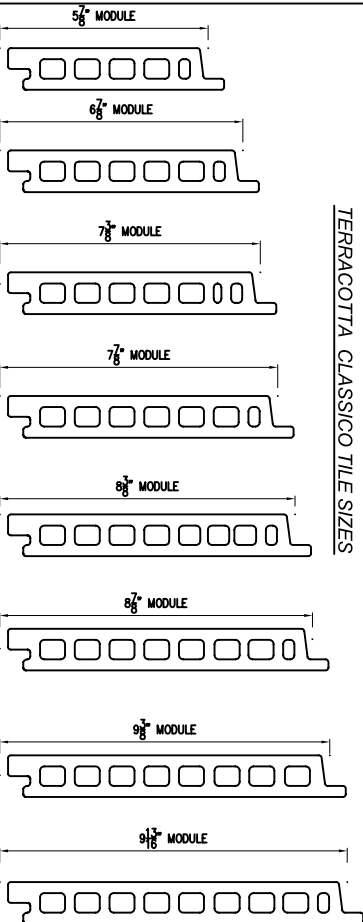

TERRACOTTA CLASSICO TILE SIZES

TAMPA TILES
TAMPA IS AVAILABLE IN ALL TILE SIZES BUT CLASSICO IS NOT AVAILABLE IN 1 1/8" OR 1 3/4" MODULES. IF CLASSICO TILES ARE SPECIALLY REQUIRED ON OTHER SIZES THIS SHOULD BE CLEARLY STATED ON THE ORDER
STANDARD TILE COLOURS
REDS = SAHARA PASTEL
TUSCAN RED
NATURAL RED
GREYS = LIGHT GREY
VOLCANO GREY
IRON GREY
PLATINUM GREY
CREAMS = SAHARA
PEARL WHITE
APRICOT BEIGE
SAND
GLACIER BLUE