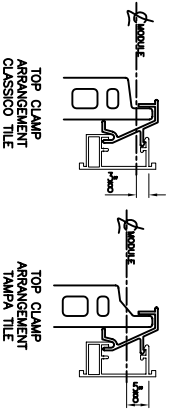

HORIZONTAL RAIL SYSTEM

HORIZONTAL RAIL 55/25 SUPPLIED IN 6METRE LENGTHS AS STANDARD

CLAMPS ARE SUPPLIED IN FOUR STANDARD PPC COLOURS
 RAL 9004 = TERRACOTTA
 RAL 7005 = GREY
 RAL 1015 = SAHARA
 RAL 1013 = PEARL WHITE

TILE RESTRAINING CLAMPS

CLIPS ARE SUPPLIED IN FOUR STANDARD PPC COLOURS
 RAL 9004 = TERRACOTTA
 RAL 7005 = GREY
 RAL 1015 = SAHARA
 RAL 1013 = PEARL WHITE

EXTRUDED ALUMINIUM CORNER PROFILES

CLIPS ARE SUPPLIED IN FOUR STANDARD PPC COLOURS IN 10 METRE LENGTHS. OTHER COLOURS CAN BE PRODUCED UPON REQUEST
 RAL 9004 = TERRACOTTA
 RAL 7005 = GREY
 RAL 1015 = SAHARA
 RAL 1013 = PEARL WHITE